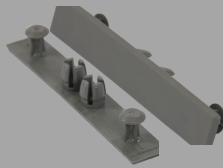

NOSING BOARD

5000mm x 140mm x
23mm

JOINING STRIP

DECKING CLIPS

END CAPS

STARTER CLIP

AVAILABLE IN ALL FORZA COLOURS

CHARCOAL CLADDING