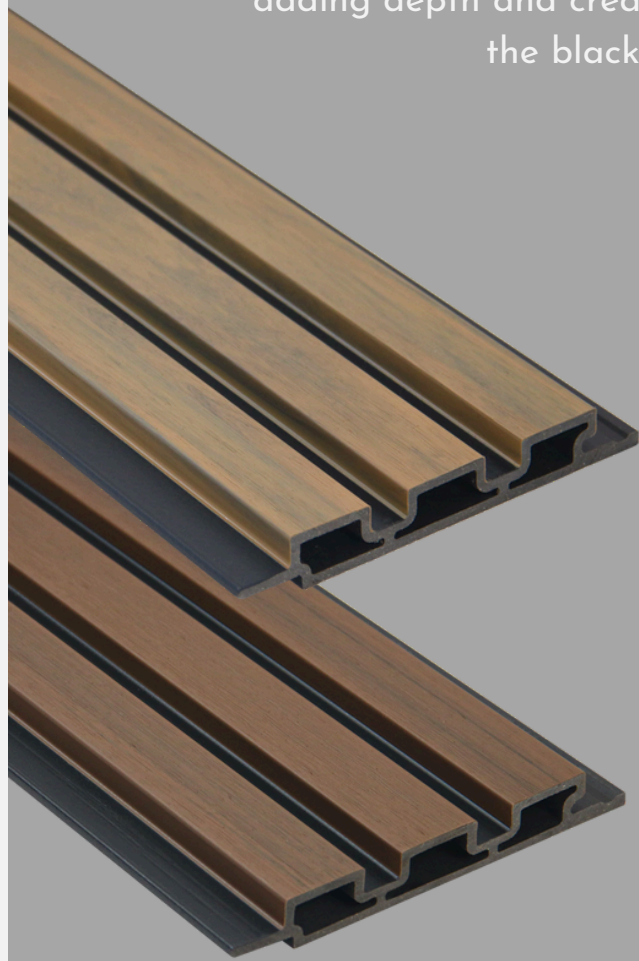

165mm x 5000mm
each length covers 0.82m².

CEMENT GREY

TEAK

CHARCOAL

ANTHRACITE GREY

NATURAL

CHOCO BROWN

Slat Wall

NEW!

SLAT WALL

Our NEW Slat Wall is a sleek slatted profile, adding depth and creating bold contrast with the black grooves.

TEAK

NATURAL OAK

10 YEARS WARRANTY

25mm x 165mm x 5000mm
each length covers 0.82m²
*Minor variations in slat width may occur